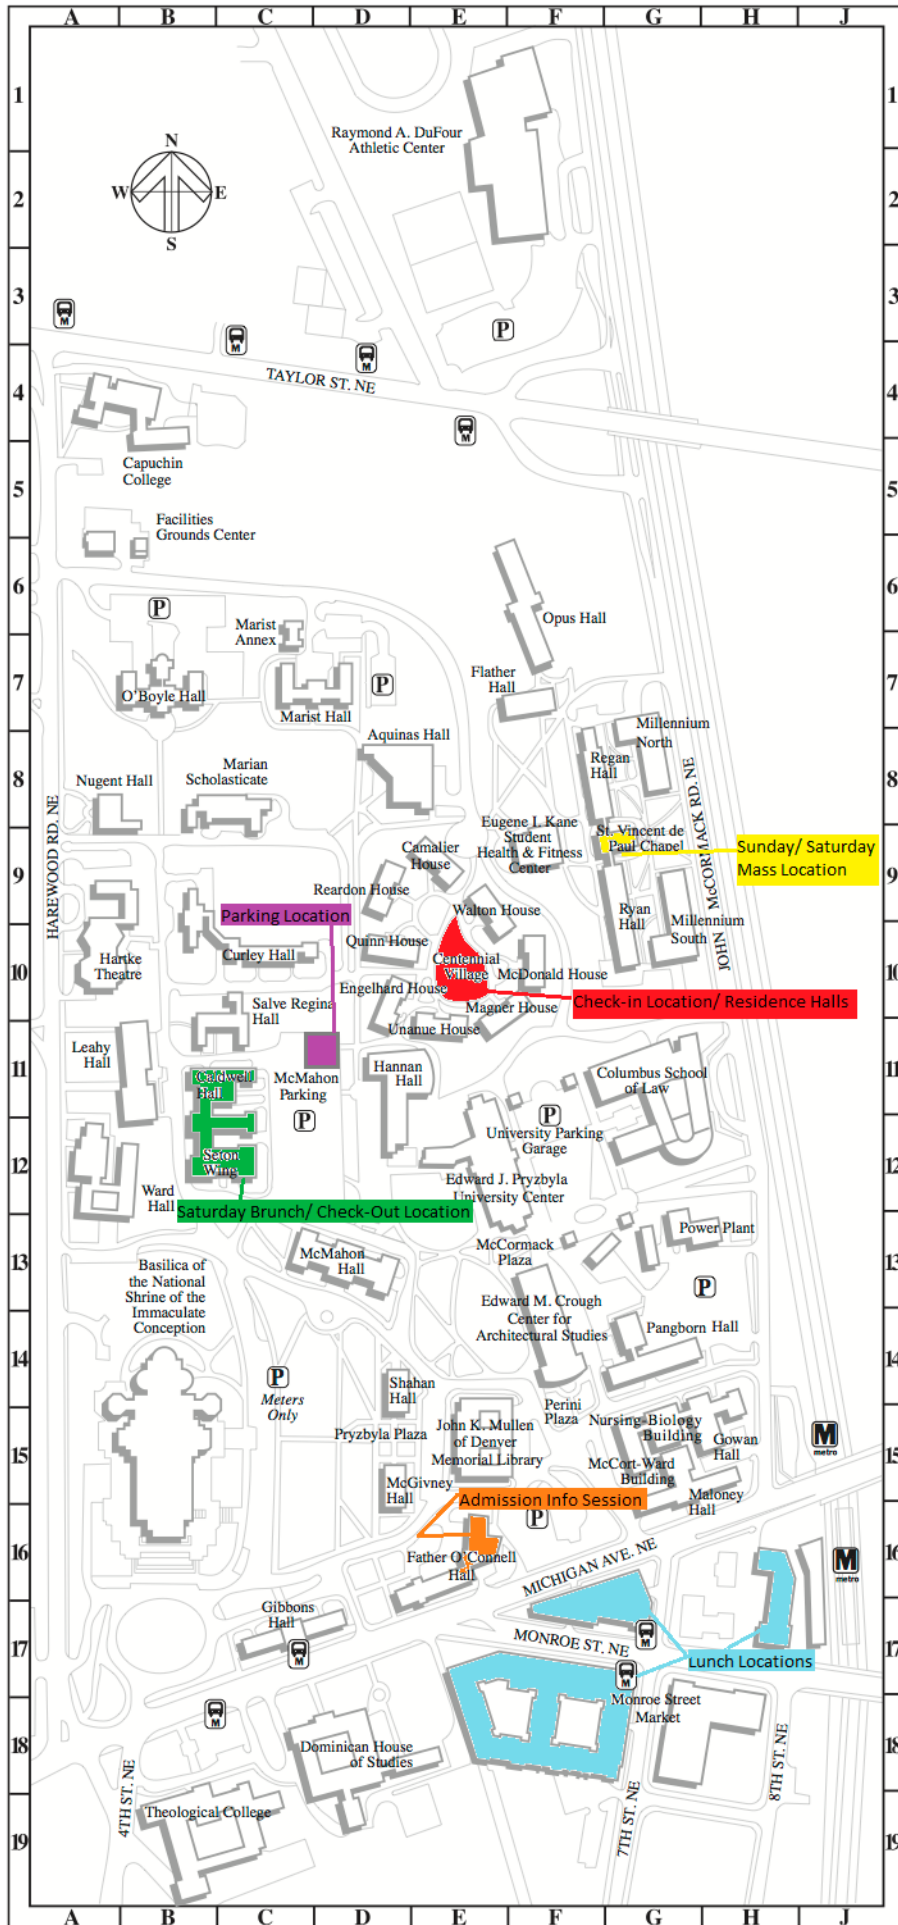

Light the World! Summer Institute Map

CUA CAMPUS MAP DIRECTORY

Admissions, Father O'Connell Hall E16	Magner House E10
Alumni Relations, Father O'Connell Hall E16	Marist Hall C7
Aquinas Hall D8	McCort-Ward Hall G15
Architecture and Planning, Crough Center F14	McDonald House F10
Arts and Sciences, McMahon Hall D13	McGivney Hall, Keane Auditorium D15
Athletics, DuFour Center F1	McMahon Hall D13
Basilica of the National Shrine of the Immaculate Conception B15	Metro Station, Brookland-CUA . . . J15
Bookstore, Monroe Street Market F17	Metropolitan School, Pangborn Hall G14
Business and Economics, McMahon Hall D13	Millennium North G8
Caldwell Hall, Auditorium and Chapel C12	Millennium South G9
Camalier House E9	Monroe Street Market G18
Campus Ministry, Caldwell Hall C12	Music, Ward Hall A12
Canon Law, Caldwell Hall C12	Nugent Hall A8
Career Services, Pryzbyla Center E12	Nursing-Biology Building G15
Centennial Village E10	Nursing, Gowan Hall H15
Columbus School of Law G11	O'Boyle Hall B7
Computer Center, Leahy Hall A11	Opus Hall F6
Crough Center, Koubek Auditorium F14	Pangborn Hall G14
Curley Hall C10	Philosophy, Aquinas Hall D8
Dean of Students, Pryzbyla Center E12	Power Plant, Maintenance G13
Drama Department, Hartke Theatre A10	Pryzbyla Center E12
DuFour Center F1	Public Affairs, Marist Hall C7
Engelhard House D10	Public Safety, Leahy Hall A11
Engineering, Pangborn Hall . . . G14	Quinn House D10
Enrollment Services, Father O'Connell Hall E16	Reardon House D9
Facilities Grounds Center A5	Regan Hall F8
Father O'Connell Hall E16	Residence Life, Pryzbyla Center E12
Financial Aid, Father O'Connell Hall E16	Ryan Hall G9
Flather Hall F7	St. Vincent de Paul Chapel G9
Gibbons Hall C17	Salve Regina Hall, Art Gallery . . C11
Gowan Hall, Auditorium H15	Seton Wing, Caldwell Hall C12
Graduate Admissions, Father O'Connell Hall E16	Shahan Hall D14
Hannan Hall, Herzfeld Auditorium D11	Social Service, Shahan Hall D14
Hartke Theatre, Callan Theatre A10	Student Conduct and Ethical Development, Pryzbyla Center E12
Housing Services, Millennium South G9	Student Life, Pryzbyla Center . . . E12
Human Resources, Leahy Hall A11	Theological College B19
Kane Student Health and Fitness Center F9	Theology and Religious Studies, Caldwell Hall C12
Law School G11	Unanue House E11
Leahy Hall A11	University Advancement, Aquinas Hall D8
Library, Mullen E15	University Parking Garage F12
	Visitors' Information, Pryzbyla Center E12
	Walton House E9
	Ward Hall, Recital Hall A12